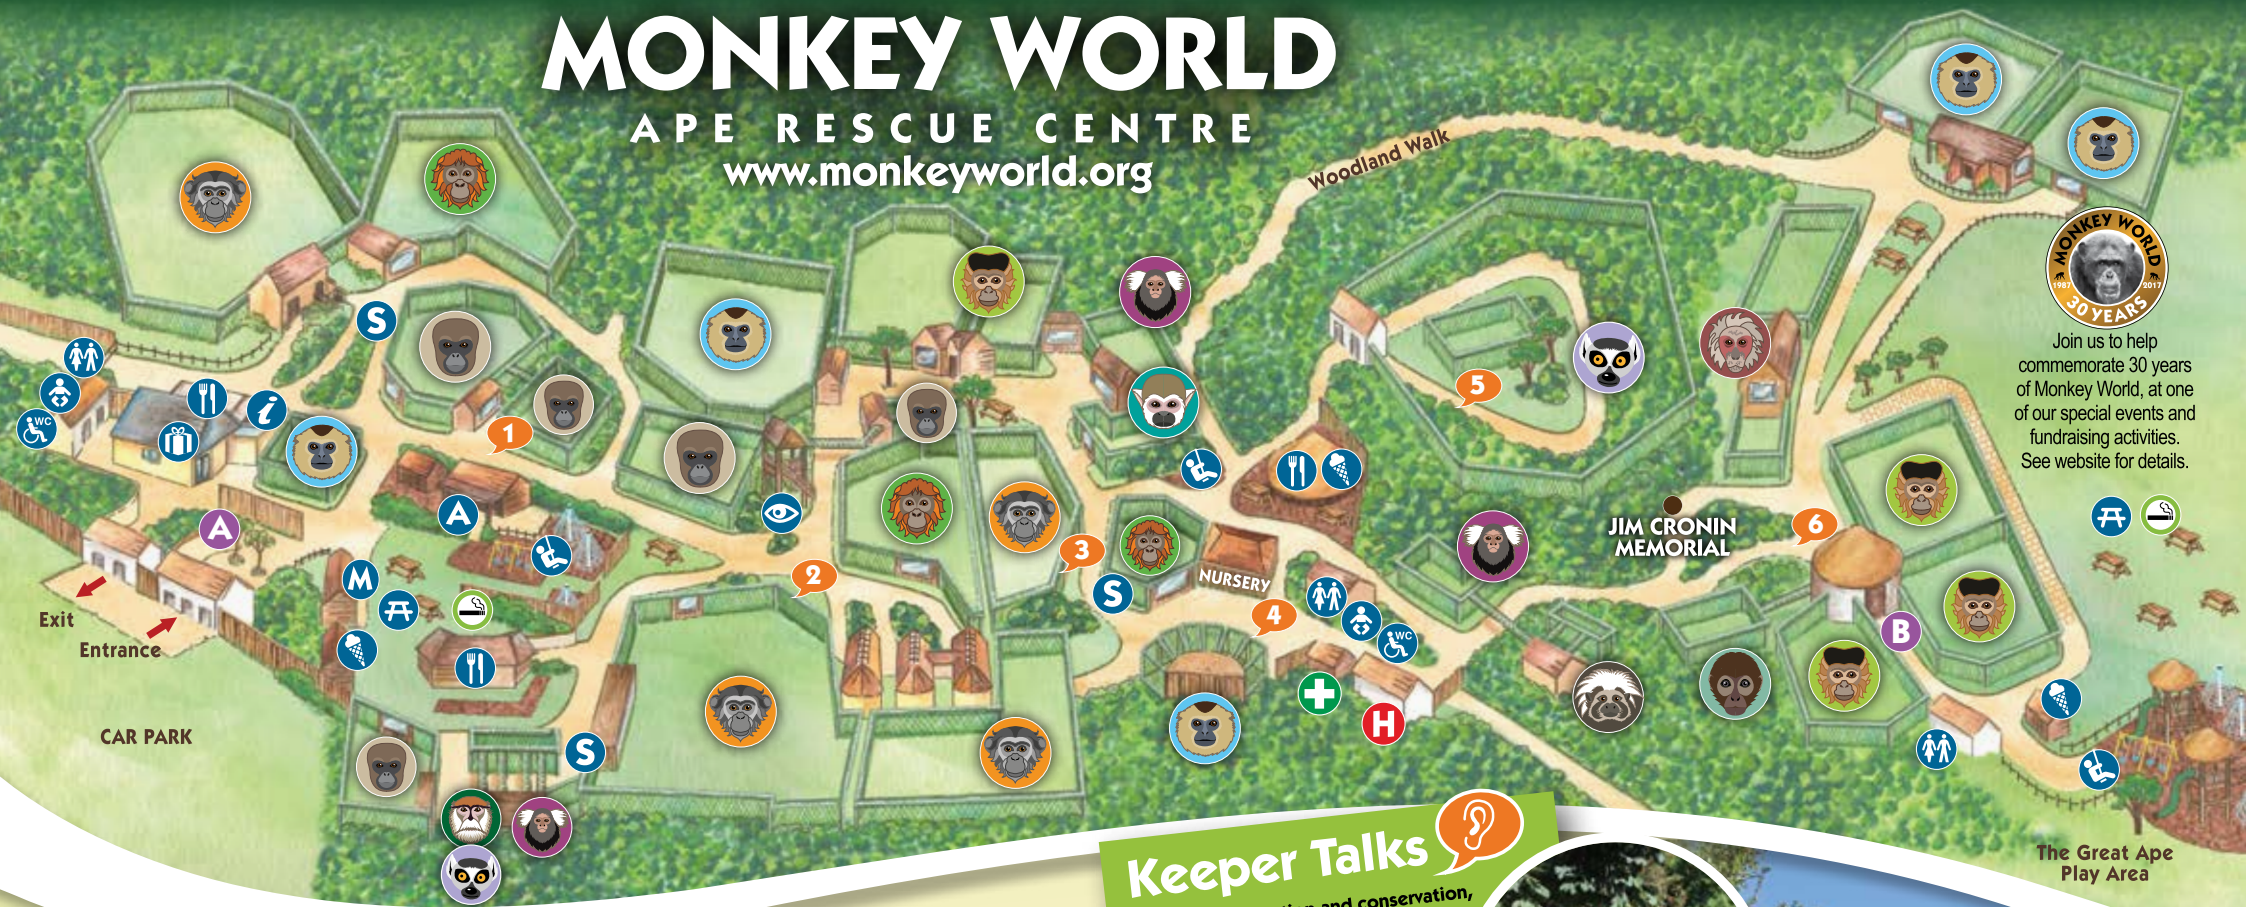

# MONKEY WORLD

APE RESCUE CENTRE  
www.monkeyworld.org

Join us to help commemorate 30 years of Monkey World, at one of our special events and fundraising activities. See website for details.

The Great Ape Play Area

Please note: this map is subject to change as ongoing rescues may necessitate the relocation of animals.

## Facilities

- Toilets
- Disabled Toilets
- Baby Changing
- Adoption/Info Centre
- Gift Shop
- Cafés
- Kiosks
- Picnic Areas
- Activity Centre
- Play Areas
- Meeting Room
- Viewing Tower
- Sensory Statues
- Smoking Areas
- First Aid
- Primate Hospital
- Tours
- Meeting Point A
- Meeting Point B

## Keeper Talks

Combining education and conservation, daily keeper talks explain all about man's closest relatives.

- 1** 12:30 pm Woolly Monkeys
- 2** 1:00 pm Chimpanzees
- 3** 1:30 pm Orang-utans
- 4** 2:00 pm Gibbons
- 5** 2:30 pm Lemurs & Small Monkeys
- 6** 3:00 pm Spider Monkeys, Capuchins & Stump-tailed Macaques